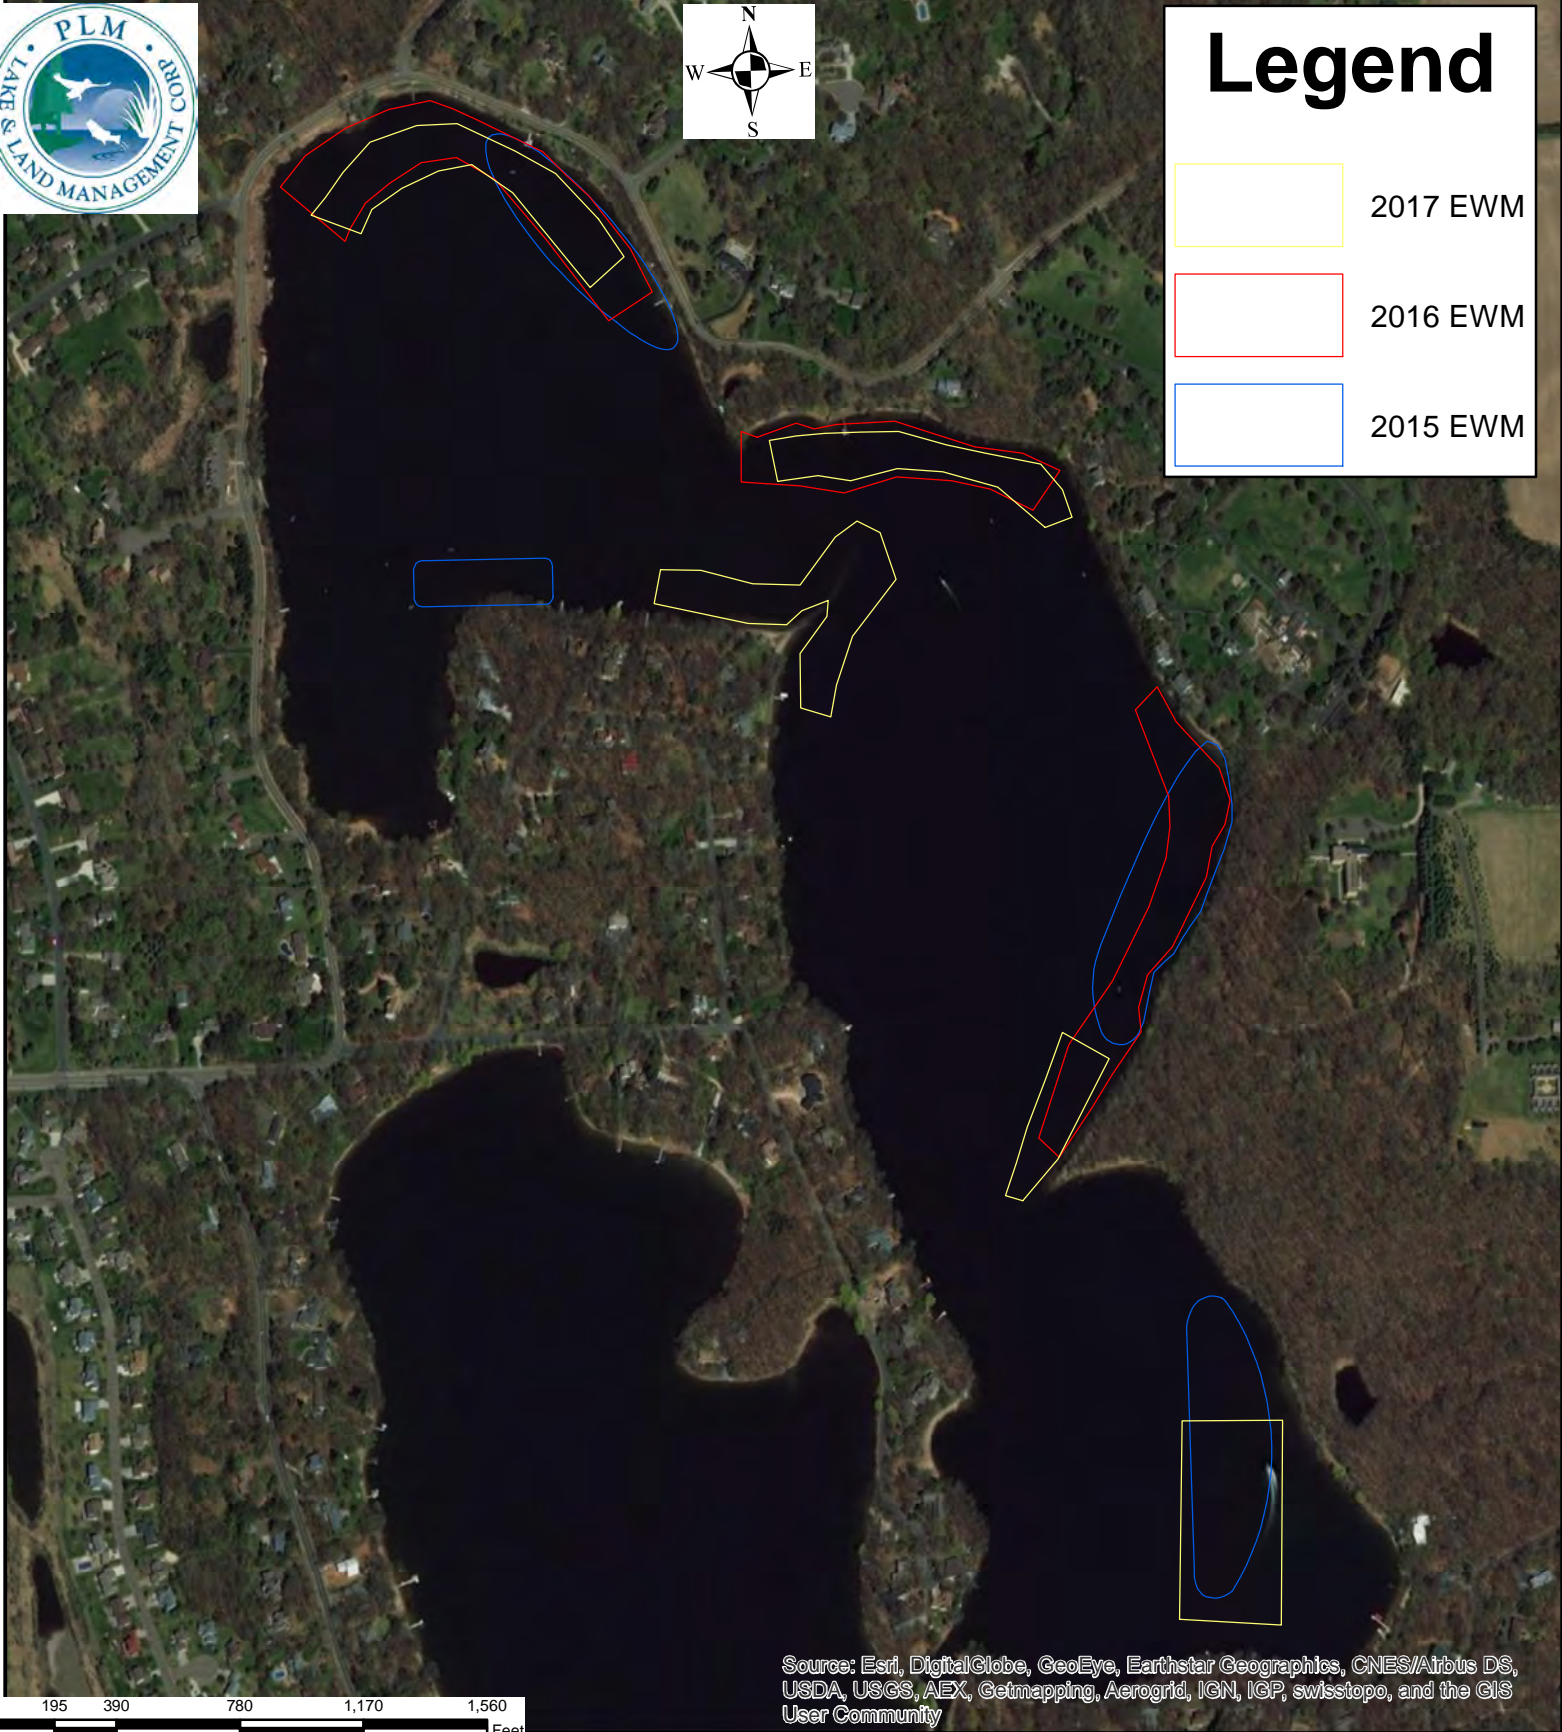

# Legend

-  2017 EWM
-  2016 EWM
-  2015 EWM

Source: Esri, DigitalGlobe, GeoEye, Earthstar Geographics, CNES/Airbus DS, USDA, USGS, AEX, Getmapping, Aerogrid, IGN, IGP, swisstopo, and the GIS User Community

**Project Name:**  
Demontreville Washington EWM chemical

**Resource:**  
DeMontreville (82010100)

**County:**  
Washington

**Watershed:**  
Lower St. Croix River

Metro:  
1511 Maras Street  
Shakopee, MN 55379